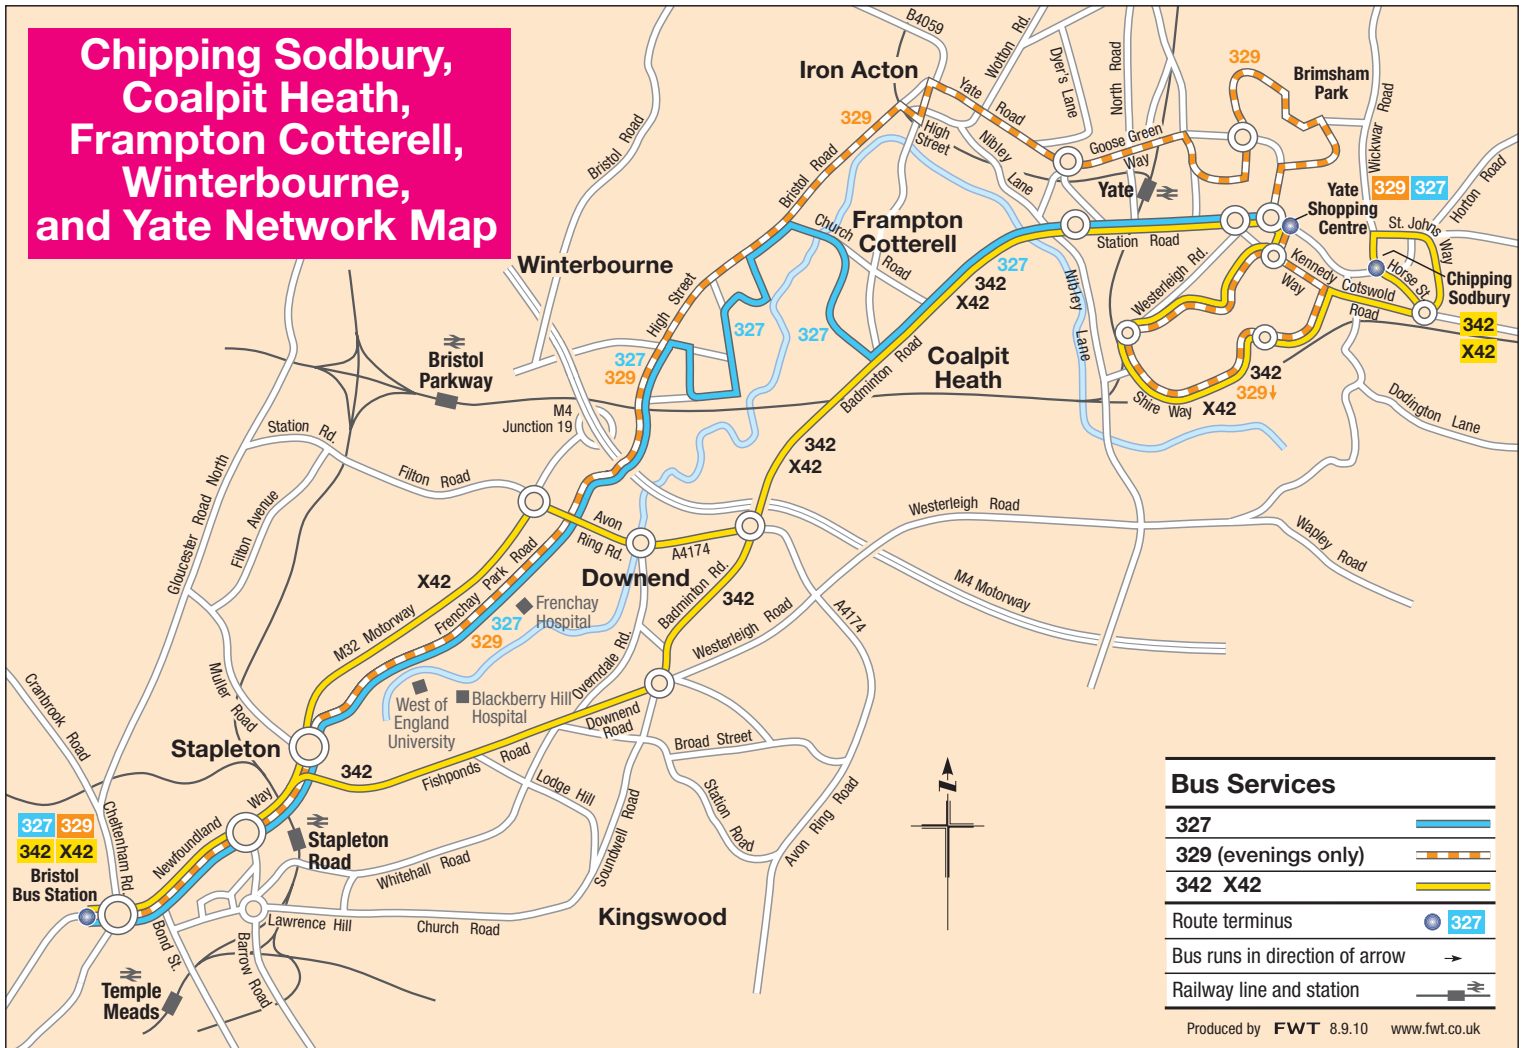

Chipping Sodbury, Coalpit Heath, Frampton Cotterell, Winterbourne, and Yate Network Map

Bus Services	
327	
329 (evenings only)	
342 X42	
Route terminus	
Bus runs in direction of arrow	
Railway line and station	