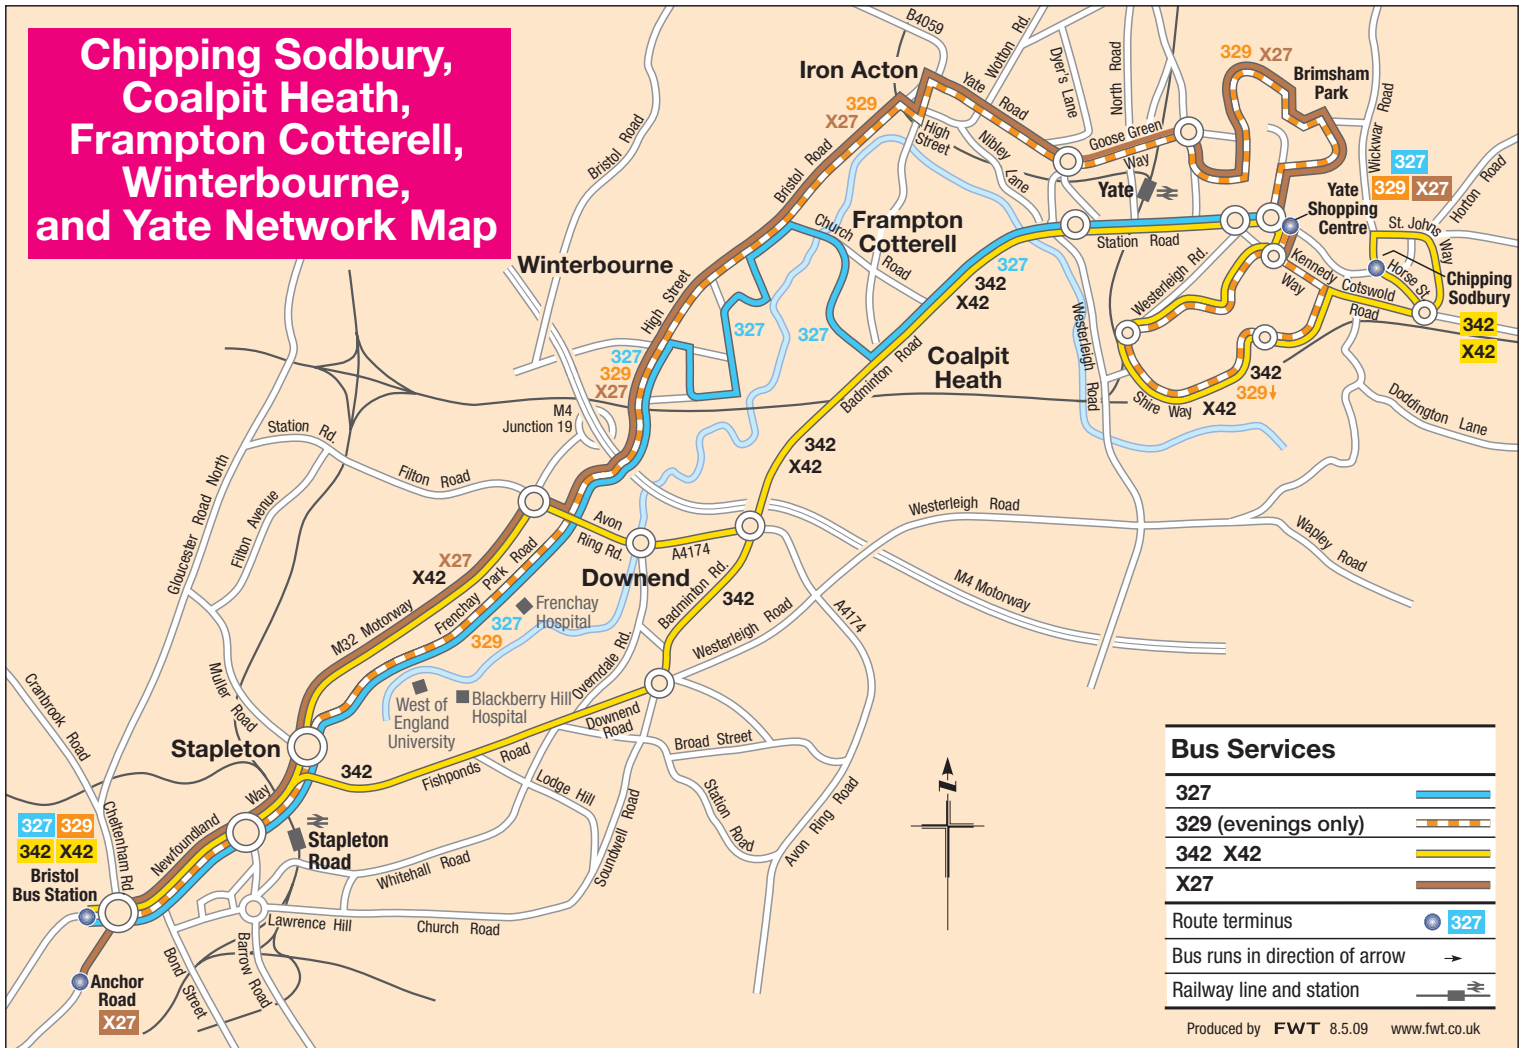

# Chipping Sodbury, Coalpit Heath, Frampton Cotterell, Winterbourne, and Yate Network Map

Bus Services	
327	
329 (evenings only)	
342 X42	
X27	
Route terminus	
Bus runs in direction of arrow	
Railway line and station	